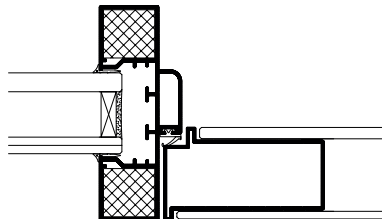

DEKO FG Silent fully glazed partition