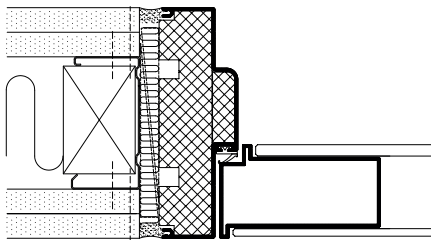

The glazed door has been designed as a double layer of clear safety glass installed in an aluminium frame without the use of visible screws. This means that the door appears in a stylish, single-surface finish.

The DEKO DG glazed door is installed in our stable aluminium frame and provides a sound reduction of either R_w 26 or 35 dB with an acoustic strip at the bottom of the door leaf.

This door is available both as single and double doors and is supplied in the standard module of 9 x 21 M, but can also be supplied in other modules as required and as a double door in our standard size.

Details

DEKO FG fully glazed partition

DEKO FG Silent fully glazed partition

DEKO GV double glazed partition

Gypsum partition