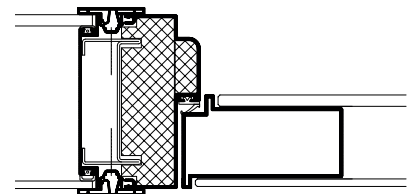

DEKO GV double glazed partition